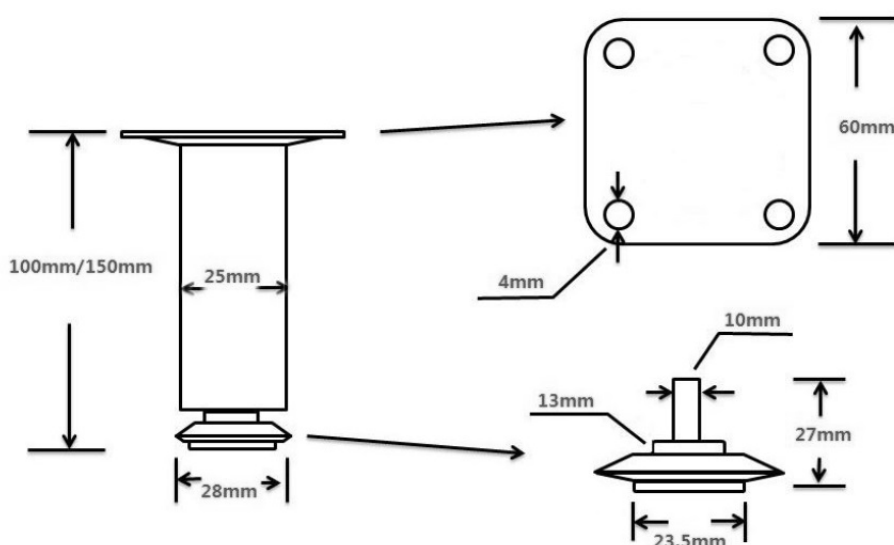

PRODUCT SHEET

Description:

Metal Leg "Vera", 25x25x100mm, SS-Look, W/Plate 60x60mm, cc: 44x44mm, W/Adjustable Glide w/Hex Nut, 10mm Height, Regulation

Item number:

06.09.415-0

Units	Box	Carton	HS Code	Barcode
Pcs.	10	100	8302420090	
				5704866511711